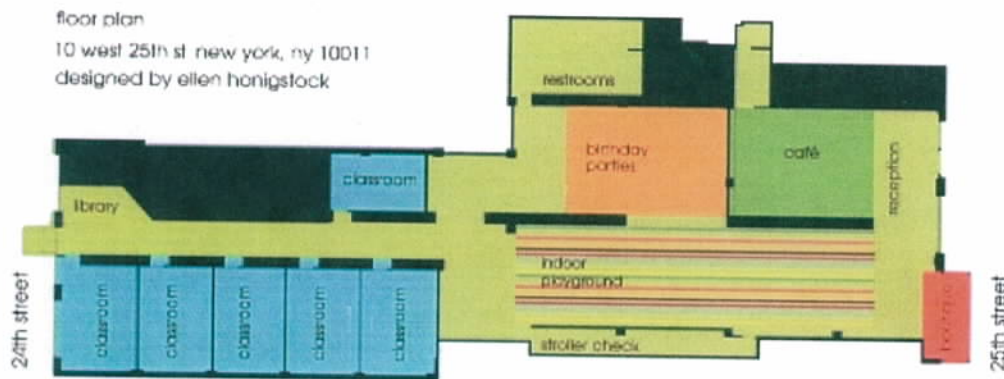

IN THIS ISSUE...

- 2007 Mad. Sq. Art Preview
- Spotlight on a New Park Neighbor: apple seeds
- The Week in Madison Square Park

The **apple seeds** floorplan features a 2,500 square foot indoor playground and six classrooms, among other features.